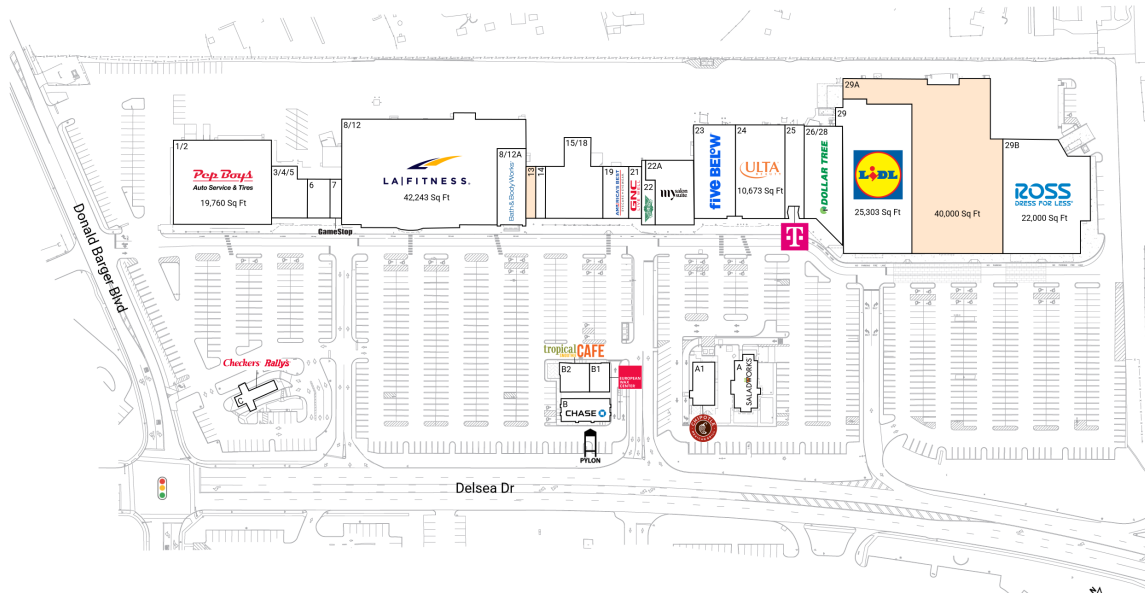

# Collegetown Shopping Center

731 Delsea Drive | Glassboro, NJ 08028

Gloucester County Philadelphia-Camden-Wilmington, PA-NJ-DE-MD

231,463 Sq Ft

39.7215, -75.1166

## Available Spaces

13 1,200 Sq Ft 29A 40,000 Sq Ft 360°

## Current Tenants Space size listed in square feet

1/2	Pep Boys	19,760
3/4/5	CompleteCare Health Network	4,160
6	SCBeauty Salon	2,100
7	GameStop	1,080
8/12	LA Fitness	42,243
8/12A	Bath & Body Works	5,217
14	Accent On Eyes	1,200
15/18	Hibachi Sushi Peking Buffet	9,160
19	America's Best Contacts & Eyeglasses	3,200
21	GNC	1,600
22	Wingstop	1,600
22A	My Salon Suite	6,400
23	Five Below	9,500
24	ULTA Beauty	10,673
25	T-Mobile	2,500
26/28	Dollar Tree	9,776
29	Lidl	25,303
29B	Ross Dress for Less	22,000
A	Saladworks	3,396
A1	Chipotle Mexican Grill	2,337
B	Chase	2,727
B1	European Wax Center	1,400
B2	Tropical Smoothie Cafe	1,334
C	Checkers/Rally's Drive-In Restaurants	1,597

This site plan is for illustrative and information purposes only, showing the general layout of the shopping center; and is not a legal survey. Brixmor makes no representation or warranty that the shopping center is exactly as depicted as site conditions and tenant mix are subject to change over time.  
4018